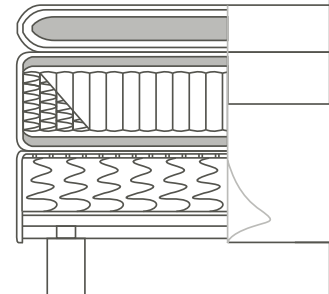

AVANTGARDE

FRAME
BODEM
MATRAS
TOPMATRAS
HOOGTE
BREEDTE
LENGTE
FRAME
BASE
MATTRESS
TOPMATTRESS
HEIGHT
WIDTH
LENGTH

METAAL MET MPX BODEM
5-SLAGS BONELLVEER
8-SLAGS POCKETVEER
A OF B
CIRCA 64 CM
160/180/200 CM
200/210/220 CM
METAL WITH MPX BASE
5-COIL POCKET SPRING
8-COIL POCKET SPRING
A OR B
CIRCA 64 CM
160/180/200 CM
200/210/220 CM