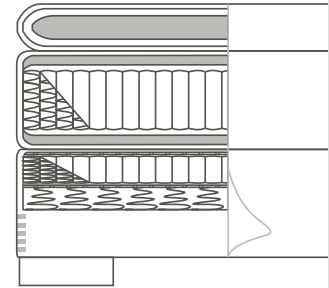

HEIGHT
WIDTH
LENGTH

MASSIEF BEUKEN
5-SLAGS BONELLVEER
8-SLAGS POCKETVEER
A OF B
CIRCA 60 CM
160/180/200 CM
200/210/220 CM

MASSIVE BEECH WOOD
5-COIL BONNELL SPRING
8-COIL POCKET SPRING
A OR B
CIRCA 60 CM
160/180/200 CM
200/210/220 CM

HILTON

FRAME
 BODEM
 MATRAS
 TOPMATRAS
 HOOGTE
 BREEDTE
 LENGTE
 FRAME
 BASE
 MATTRESS
 TOPMATTRESS
 HEIGHT
 WIDTH
 LENGTH

MASSIEF BEUKEN
 4-SLAGS BONELL, 6-SLAGS POCKET
 8-SLAGS POCKETVEER
 A OF B
 CIRCA 64 CM
 160/180/200 CM
 200/210/220 CM
 MASSIVE BEECH WOOD
 4-COIL BONNELL, 6-COIL POCKET
 8-COIL POCKET SPRING
 A OR B
 CIRCA 64 CM
 160/180/200 CM
 200/210/220 CM