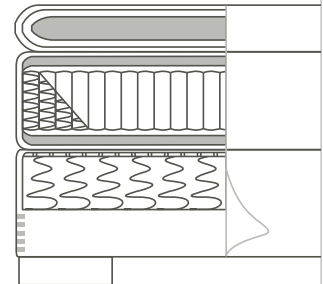

Specificaties

Specifications

ALLURE

FRAME
BODEM
MATRAS

HOOGTE
BREEDTE
LENGTE

FRAME
BASE
MATTRESS

HEIGHT
WIDTH
LENGTH

MASSIEF BEUKEN
5-SLAGS BONELLVEER
8-SLAGS POCKETVEER,
GESTOFFEERD IN TIJKSTOF
CIRCA 50 CM
160/180/200 CM
200/210/220 CM

MASSIVE BEECH WOOD
5-COIL BONNELL SPRING
8-COIL POCKET SPRING
UPHOLSTERED WITH MATTRESS COVER
CIRCA 50 CM
160/180/200 CM
200/210/220 CM

NOBEL

FRAME
BODEM
MATRAS
TOPMATRAS

HOOGTE
BREEDTE
LENGTE

FRAME
BASE
MATTRESS
TOPMATTRESS

HEIGHT
WIDTH
LENGTH

MASSIEF BEUKEN
5-SLAGS BONELLVEER
8-SLAGS POCKETVEER
A OF B
CIRCA 60 CM
160/180/200 CM
200/210/220 CM

MASSIVE BEECH WOOD
5-COIL BONNELL SPRING
8-COIL POCKET SPRING
A OR B
CIRCA 60 CM
160/180/200 CM
200/210/220 CM